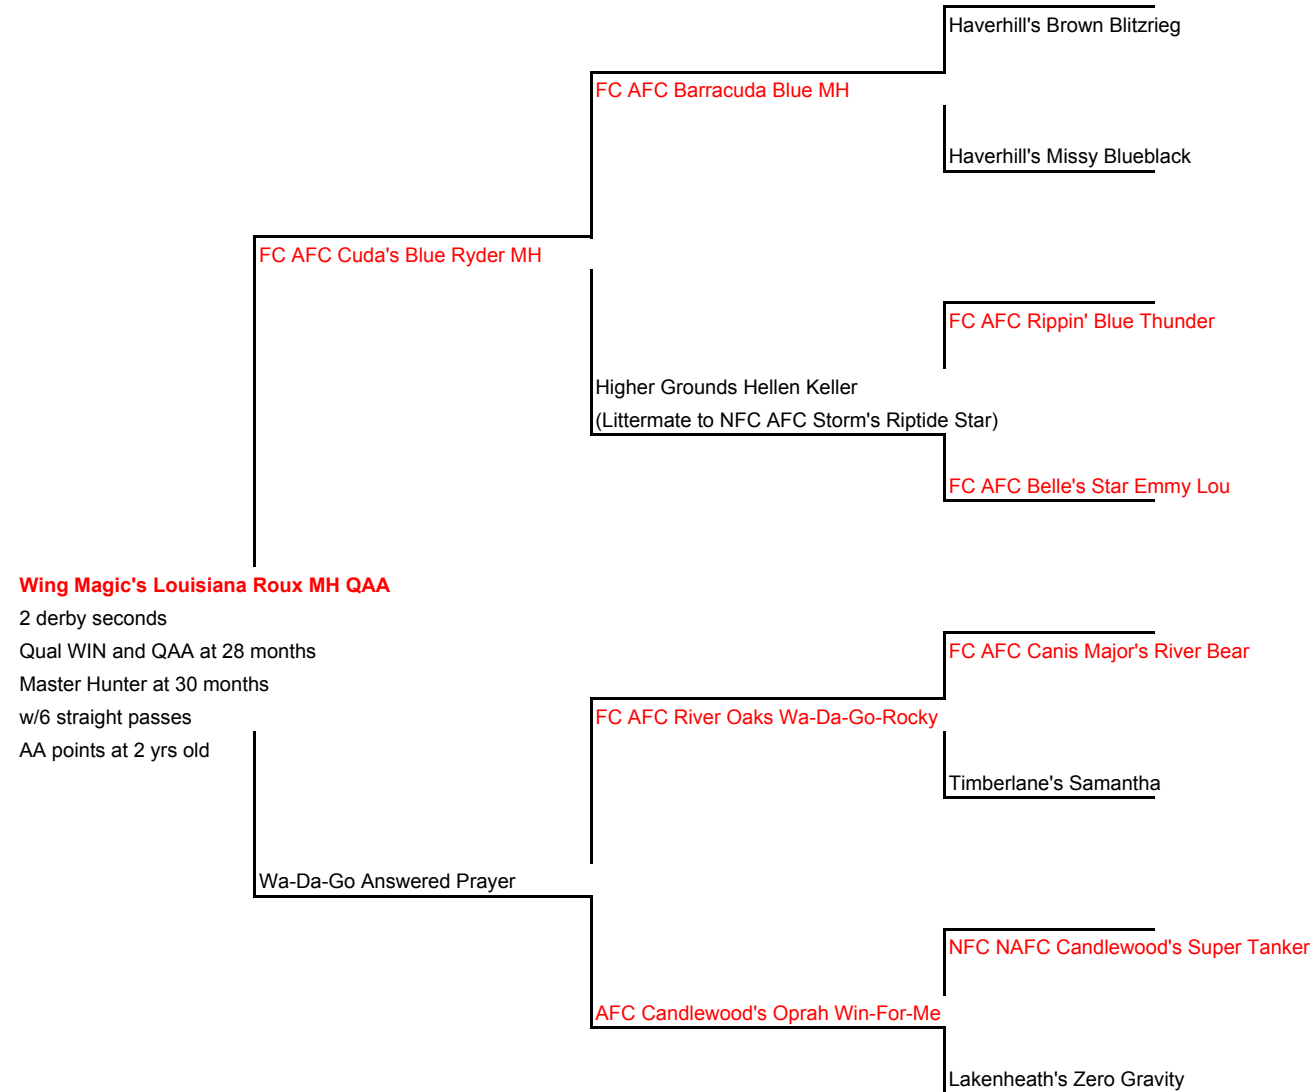

Wing Magic's Louisiana Roux MH QAA
DOB 12/11/2003

CHIC # 31705
OFA Hips - Good LR-1569509M24-PI
Elbows - Normal LR-EL29509M24PI

CERF - Normal - LR-45676 (06)
CNM Clear - LR-CNM06-157-M-PIV

Wing Magic's Louisiana Roux MH QAA
DOB 12/11/2003

CHIC # 31705
OFA Hips - Good LR-1569509M24-PI
Elbows - Normal LR-EL29509M24PI

CERF - Normal - LR-45676 (06)
CNM Clear - LR-CNM06-157-M-PIV